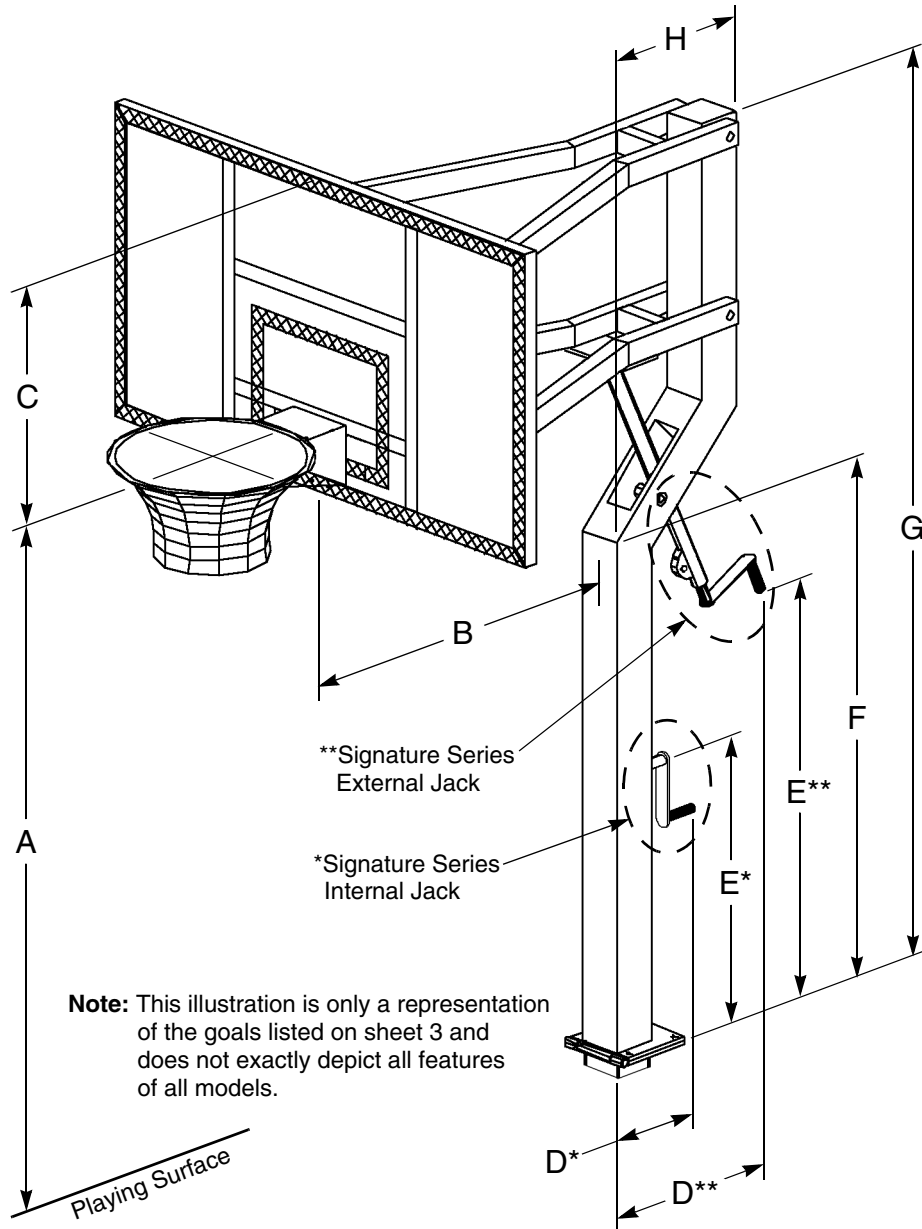

Goal Specification Illustration